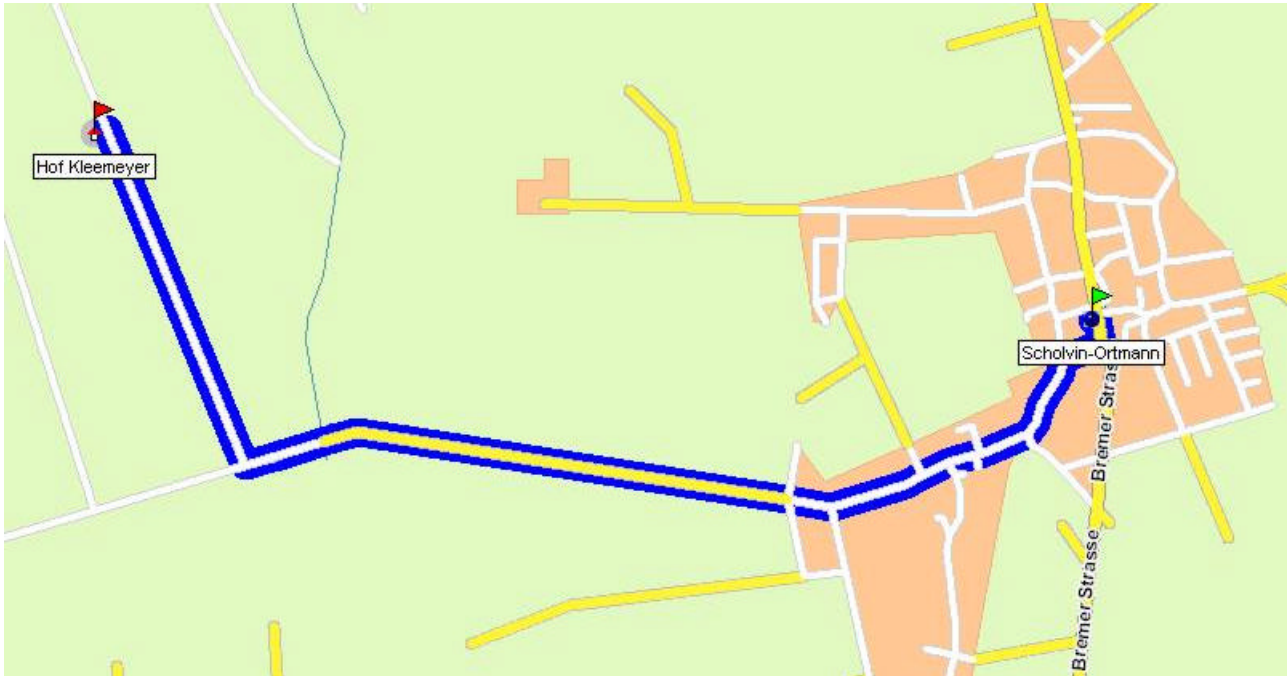

Hof Kleemeyer

Route Description

Hof Kleemeyer > Scholvin-Ortmann

2,5 miles / 10 min
Hof Kleemeyer > Scholvin-Ortmann

Turn to the right.

Take the road to the left; the road is called Rieder Damm.

Pass through the village.

After about 2,4 miles take the last road to the left; the road is called Bremer Strasse.